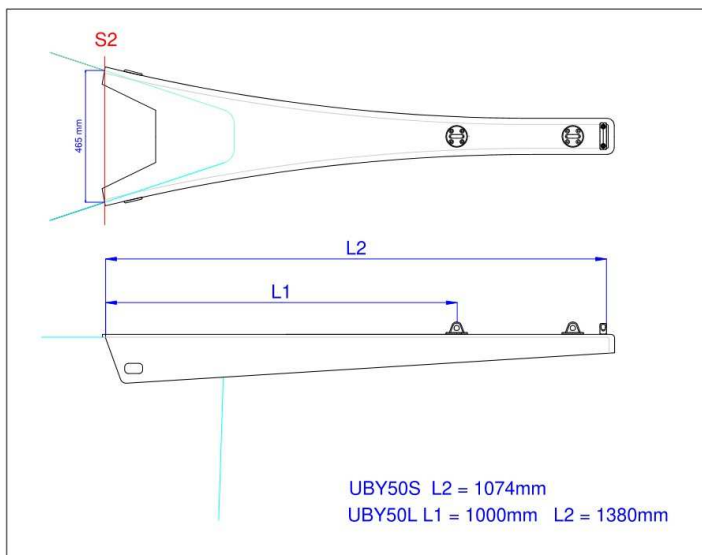

RUN50

Cod.	description	Projection*	Weight	Price
UBY50S	UniBow RUN small series	750mm	6 kg	1100,00
UBY50L	UniBow RUN long series	1050mm	7 kg	1350,00
UBY50S-ADX	UniBow RUN small with right anchor roller	750mm	12 kg	1800,00
UBY50S-ASX	UniBow RUN small with left anchor roller	750mm	12 kg	1800,00
UBY50L-ADX	UniBow RUN long with right anchor roller	1050mm	14 kg	2000,00
UBY50L-ASX	UniBow RUN long with left anchor roller	1050mm	14 kg	2000,00

* the projection is indicative, to determine the real one, consult the image

Optional UniBow RUN

codice	descrizione	Price
TRDY40S	Dyneema Held down rope for UBY40S	220
TRDY40L	Dyneema Held down rope for UBY40L	250
TRDY50S	Dyneema Held down rope for UBY50S	250
TRDY50L	Dyneema Held down rope for UBY50L	280