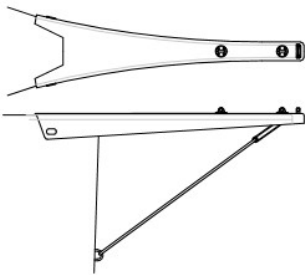

UBY40L UBY50L