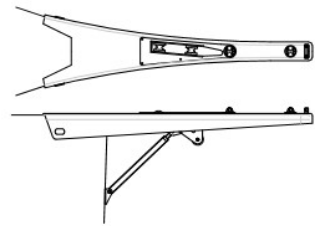

UBY40L-ASX UBY50L-ASX