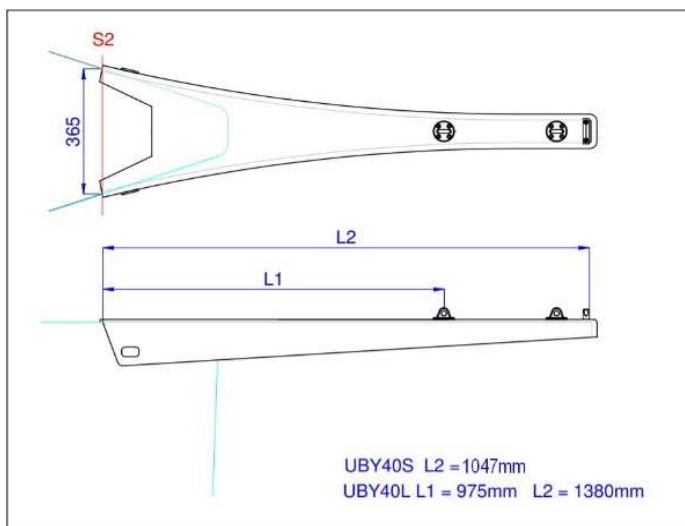

UniBow RUN Line

RUN40

UniBow RUN

finished in white or black gelcoat Carbon Fiber

Fixed Overhang

version with or without anchor roller two lengths available

max working load 4 tons

Cod.	description	Projection*	Weight	Price
UBY40S	UniBow RUN small series	750mm	6 kg	1000,00
UBY40L	UniBow RUN long series	1050mm	7 kg	1250,00
UBY40S-ADX	UniBow RUN small with right anchor roller	750mm	12 kg	1600,00
UBY40S-ASX	UniBow RUN small with left anchor roller	750mm	12 kg	1600,00
UBY40L-ADX	UniBow RUN long with right anchor roller	1050mm	14 kg	1900,00
UBY40L-ASX	UniBow RUN long with left anchor roller	1050mm	14 kg	1900,00

* the projection is indicative, to determine the real one, consult the image

RUN50

Cod.	description	Projection*	Weight	Price
UBY50S	UniBow RUN small series	750mm	6 kg	1100,00
UBY50L	UniBow RUN long series	1050mm	7 kg	1350,00
UBY50S-ADX	UniBow RUN small with right anchor roller	750mm	12 kg	1800,00
UBY50S-ASX	UniBow RUN small with left anchor roller	750mm	12 kg	1800,00
UBY50L-ADX	UniBow RUN long with right anchor roller	1050mm	14 kg	2000,00
UBY50L-ASX	UniBow RUN long with left anchor roller	1050mm	14 kg	2000,00