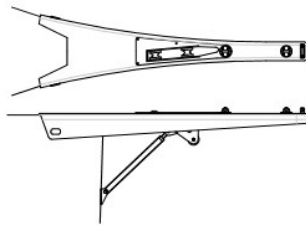

UBY40L-ADX UBY50L-ADX