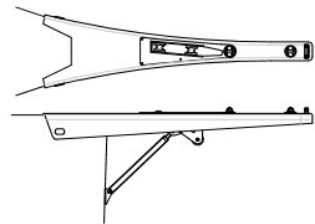

UBY40L-ASX UBY50L-ASX