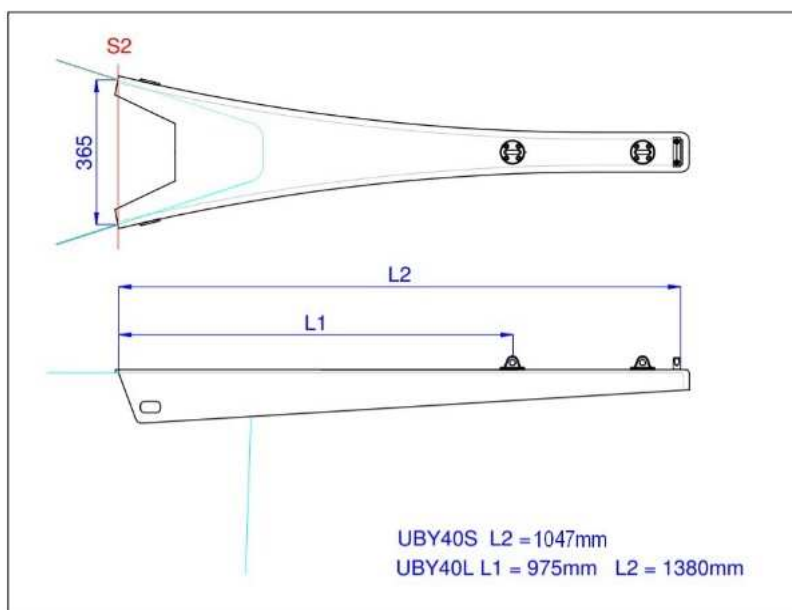

UniBow RUN Line

UniBow
RUN

UniBow RUN

finished in white or black gelcoat Carbon Fiber

Fixed Overhang

version with or without anchor roller two lengths available

max working load 4 tons

Cod.	description	Projection*	Weight	Price
UBY40S	UniBow RUN small series	750mm	6 kg	970
UBY40L	UniBow RUN long series	1050mm	7 kg	1210
UBY40S-ADX	UniBow RUN small with right anchor roller	750mm	12 kg	1585
UBY40S-ASX	UniBow RUN small with left anchor roller	750mm	12 kg	1585
UBY40L-ADX	UniBow RUN long with right anchor roller	1050mm	14 kg	1800
UBY40L-ASX	UniBow RUN long with left anchor roller	1050mm	14 kg	1800

* the projection is indicative, to determine the real one, consult the image

Cod.	description	Projection*	Weight	Price
UBY50S	UniBow RUN small series	750mm	6 kg	1070
UBY50L	UniBow RUN long series	1050mm	7 kg	1310
UBY50S-ADX	UniBow RUN small with right anchor roller	750mm	12 kg	1735
UBY50S-ASX	UniBow RUN small with left anchor roller	750mm	12 kg	1735
UBY50L-ADX	UniBow RUN long with right anchor roller	1050mm	14 kg	1950
UBY50L-ASX	UniBow RUN long with left anchor roller	1050mm	14 kg	1950