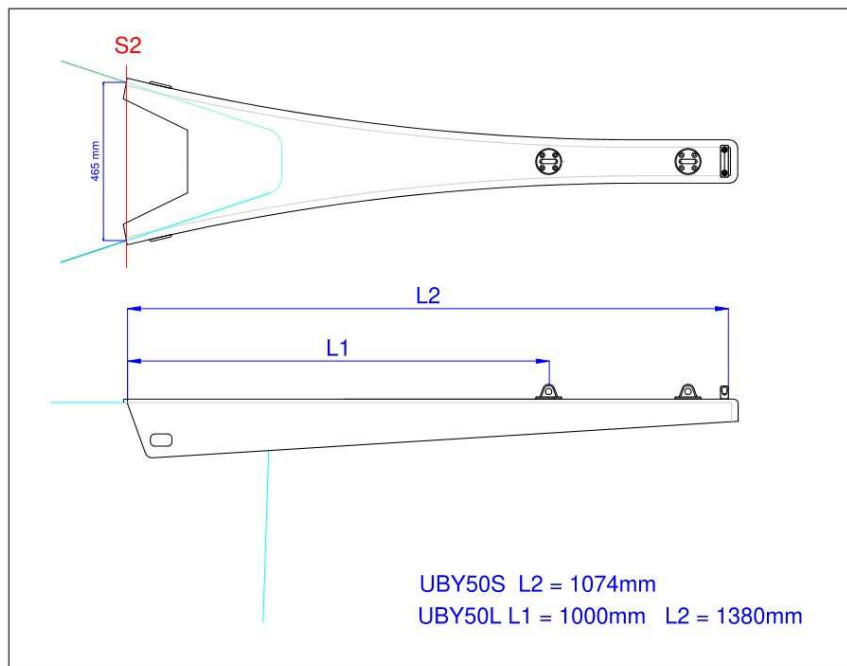

Cod.	description	Projection*	Weight	Price
UBY50S	UniBow RUN small series	750mm	6 kg	1070
UBY50L	UniBow RUN long series	1050mm	7 kg	1310
UBY50S-ADX	UniBow RUN small with right anchor roller	750mm	12 kg	1735
UBY50S-ASX	UniBow RUN small with left anchor roller	750mm	12 kg	1735
UBY50L-ADX	UniBow RUN long with right anchor roller	1050mm	14 kg	1950
UBY50L-ASX	UniBow RUN long with left anchor roller	1050mm	14 kg	1950

* the projection is indicative, to determine the real one, consult the image

Optional UniBow RUN

codice	descrizione	Price
TRDY40S	Dyneema Held down rope for UBY40S	180
TRDY40L	Dyneema Held down rope for UBY40L	190
TRDY50S	Dyneema Held down rope for UBY50S	240
TRDY50L	Dyneema Held down rope for UBY50L	260