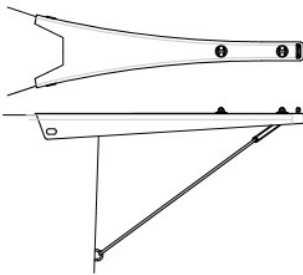

* the projection is indicative, to determine the real one, consult the image

Cod.	description	Projection*	Weight	Price
UBY50S	UniBow RUN small series	750mm	6 kg	1070
UBY50L	UniBow RUN long series	1050mm	7 kg	1310
UBY50S-ADX	UniBow RUN small with right anchor roller	750mm	12 kg	1735
UBY50S-ASX	UniBow RUN small with left anchor roller	750mm	12 kg	1735
UBY50L-ADX	UniBow RUN long with right anchor roller	1050mm	14 kg	1950
UBY50L-ASX	UniBow RUN long with left anchor roller	1050mm	14 kg	1950

* the projection is indicative, to determine the real one, consult the image

Optional UniBow RUN

codice	descrizione	Price
TRDY40S	Dyneema Held down rope for UBY40S	180
TRDY40L	Dyneema Held down rope for UBY40L	190
TRDY50S	Dyneema Held down rope for UBY50S	240
TRDY50L	Dyneema Held down rope for UBY50L	260

UBY40S UBY50S

UBY40S-ADX UBY50S-ADX

UBY40S-ASX UBY50S-ASX

UBY40L UBY50L

UBY40L-ADX UBY50L-ADX

UBY40L-ASX UBY50L-ASX

Stinger bowsprit

BMPI stainless still

- Reinforced inner tube
- Removable bowsprit
- Attack to the customized hull
- For use with gennaker does not require retention
- Does not interfere with the opening of the anchor box

Cod.	description	projection*	Price
BMPI40	Stinger stainless still for boats from 28' to 33'	600mm	883,90
BMPI50	Stinger stainless still for boats from 34' to 40'	700mm	1080,31
BMPI60	Stinger stainless still for boats from 41' to 46'	750mm	1276,73
BMPI70	Stinger stainless still for boats from 47' to 54'	800mm	1473,15
BMPI80	Stinger stainless still for boats from 55' to 65'	850mm	1903,20